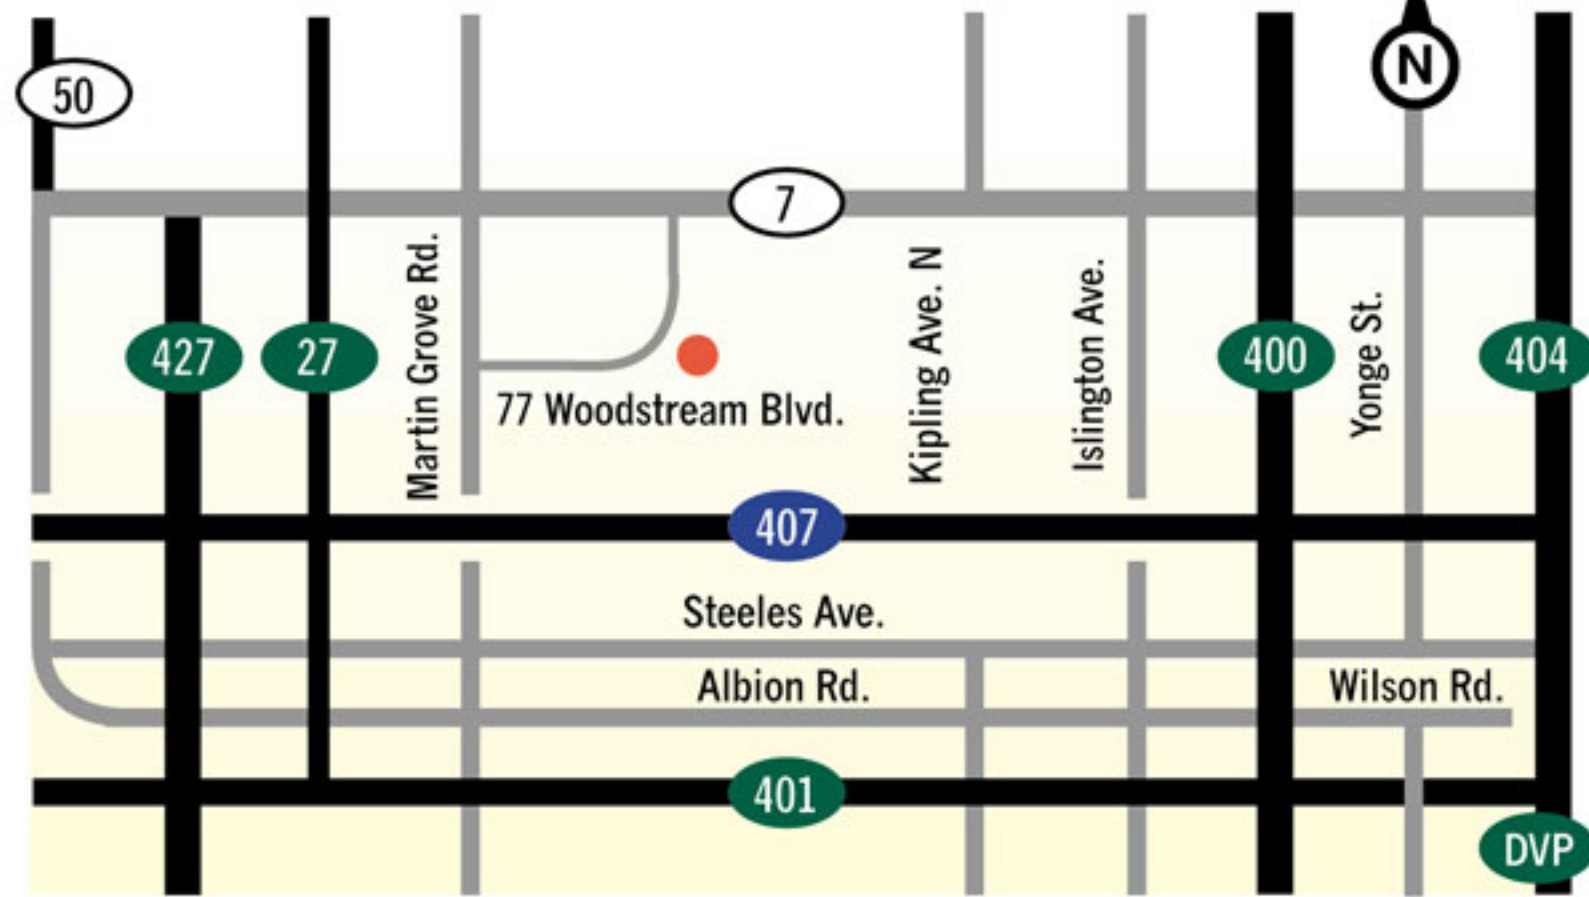

MAP IS NOT TO SCALE

77 WOODSTREAM BLVD. VAUGHAN, ONTARIO L4L 7Y6 TEL. 905.265.8100

MAP IS NOT TO SCALE

77 WOODSTREAM BLVD. VAUGHAN, ONTARIO L4L 7Y6 TEL. 905.265.8100

MAP IS NOT TO SCALE

77 WOODSTREAM BLVD. VAUGHAN, ONTARIO L4L 7Y6 TEL. 905.265.8100

MAP IS NOT TO SCALE

77 WOODSTREAM BLVD. VAUGHAN, ONTARIO L4L 7Y6 TEL. 905.265.8100