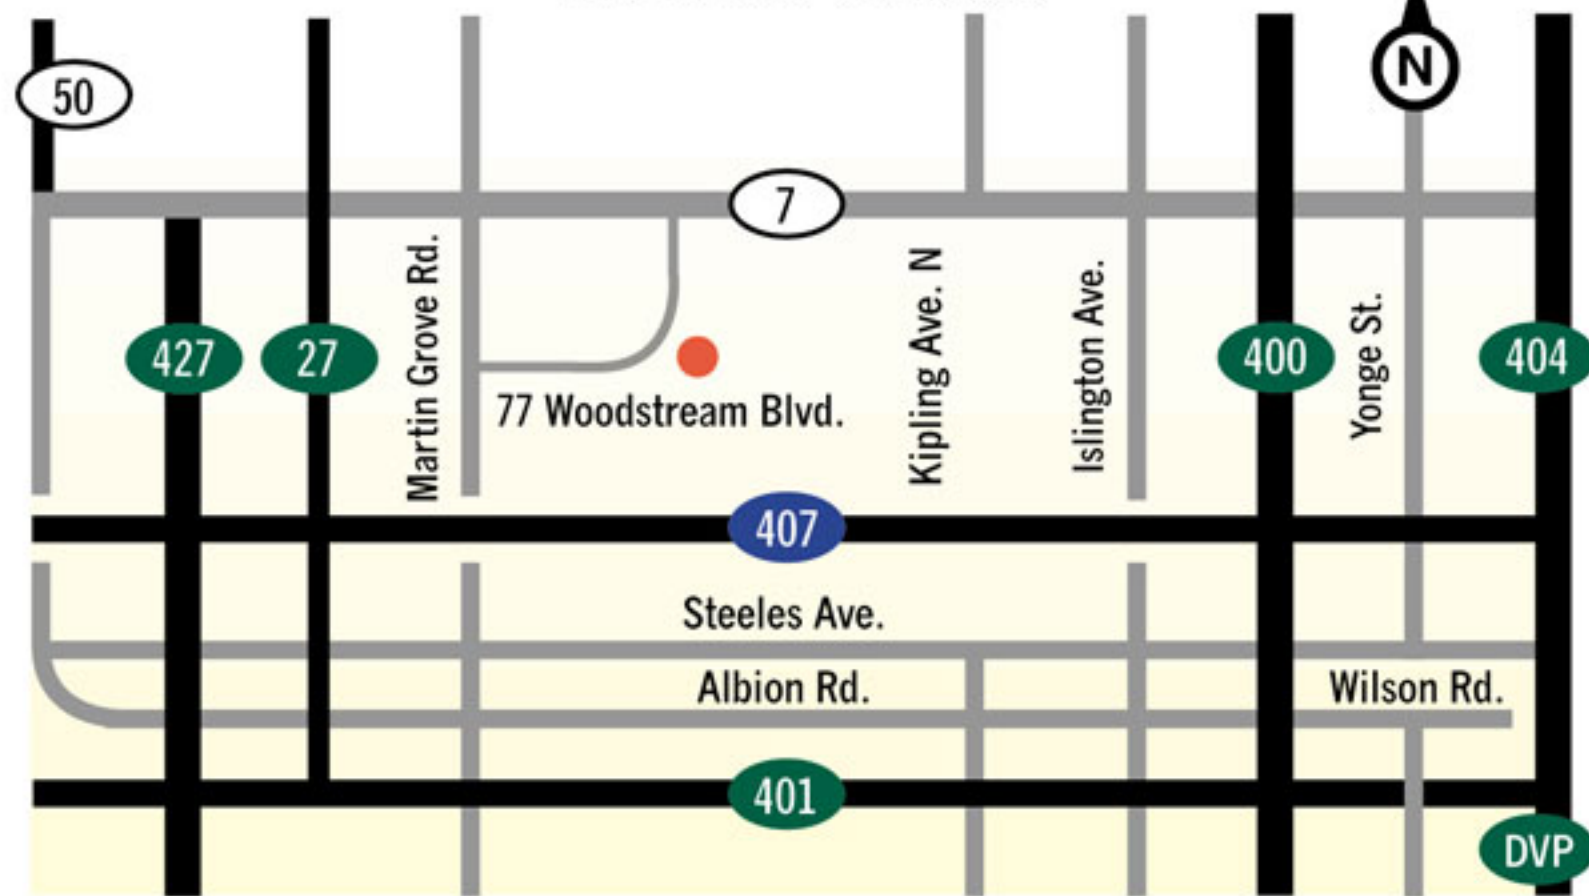

MAP IS NOT TO SCALE

77 WOODSTREAM BLVD. VAUGHAN, ONTARIO L4L 7Y6 TEL. 905.265.8100

MAP IS NOT TO SCALE

77 WOODSTREAM BLVD. VAUGHAN, ONTARIO L4L 7Y6 TEL. 905.265.8100

MAP IS NOT TO SCALE

77 WOODSTREAM BLVD. VAUGHAN, ONTARIO L4L 7Y6 TEL. 905.265.8100

MAP IS NOT TO SCALE

77 WOODSTREAM BLVD. VAUGHAN, ONTARIO L4L 7Y6 TEL. 905.265.8100